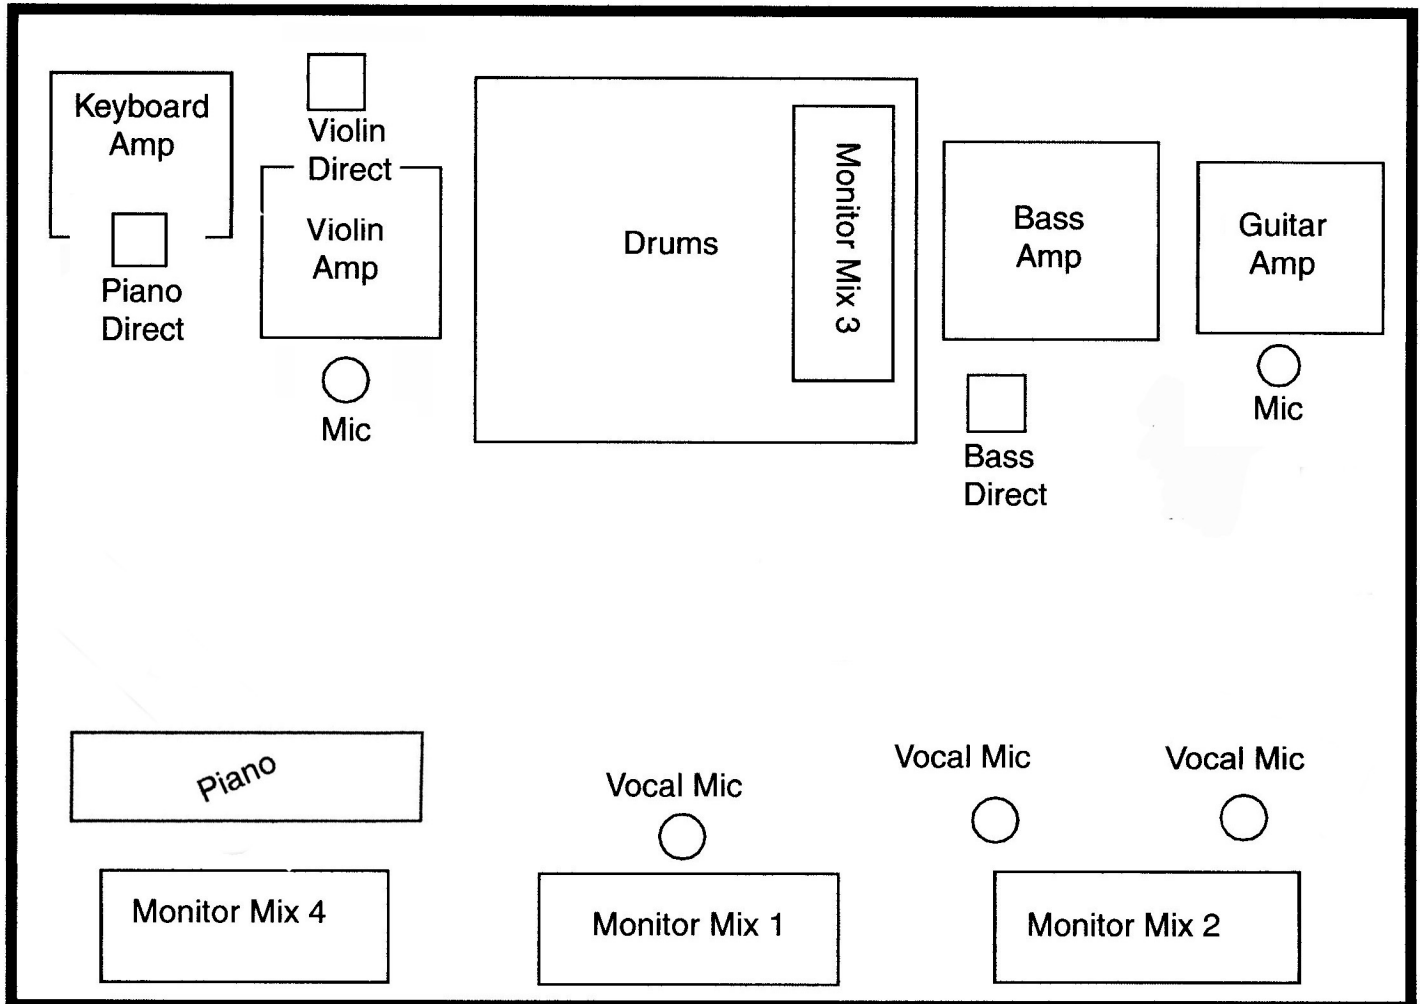

TOM RIGNEY AND FLAMBEAU

STAGE PLOT

Input list:

- | | |
|----------------------|---------------------|
| 1 Kick | 12 Stage left vocal |
| 2 Snare | 13 Violin direct |
| 3 Hat | 14 Violin amp mic |
| 4 Tom | 15 Piano direct |
| 5 Tom | 16 Guitar amp |
| 6 Floor tom | |
| 7 Overhead left | |
| 8 Overhead right | |
| 9 Bass direct | |
| 10 Center vocal | |
| 11 Stage right vocal | |